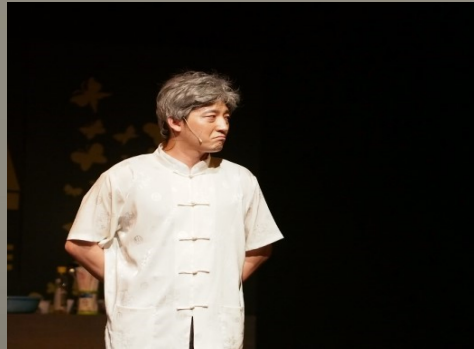

[뮤지컬 미스터마우스]